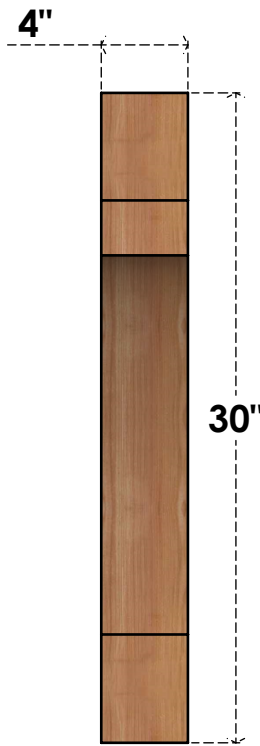

# BRC04X24X30MRC00RWR

4"W X 24"D X 30"H MERCED ROUGH SAWN BRACE, WESTERN RED CEDAR

**SIDE**

**FRONT**

EKENA MILLWORK  
 2300 WEST MAIN ST.  
 CLARKSVILLE, TX 75426  
 TOLL FREE: 866-607-0453  
 WWW.EKENAMILLWORK.COM

**NOTES**

1. INSTALLATION TO BE COMPLETED IN ACCORDANCE WITH MANUFACTURER'S SPECIFICATIONS.
2. DRAWING MAY NOT BE TO SCALE
3. THIS DRAWING IS INTENDED FOR DESIGN AND PLANNING PURPOSES ONLY.
4. ALL INFORMATION CONTAINED HEREIN WAS CURRENT AT THE TIME OF DEVELOPMENT BUT MUST BE REVIEWED AND APPROVED BY THE PRODUCT MANUFACTURER TO BE CONSIDERED ACCURATE.
5. PRODUCTS ARE NOT KILN DRIED. THIS ITEM IS UNIQUE AND WILL CONTAIN THE NATURAL VARIATIONS THAT THE WOOD SPECIES OFFERS. THIS MAY RESULT IN VARIATIONS UP TO 1/4"