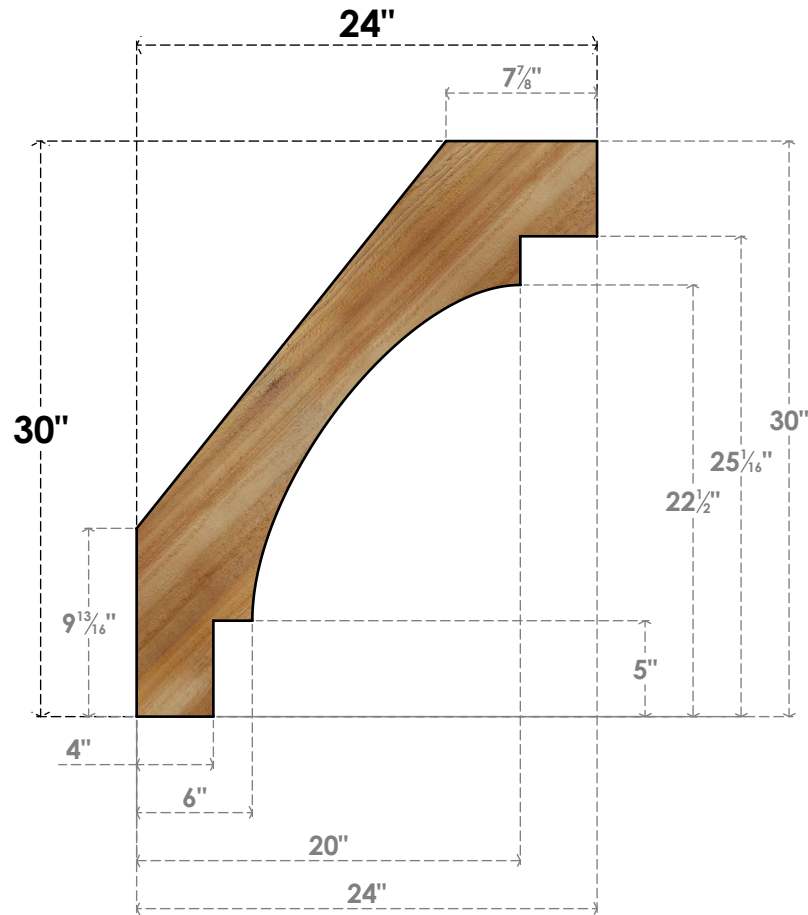

# BRC04X24X30MRC00RWR

4"W X 24"D X 30"H MERCED ROUGH SAWN BRACE, WESTERN RED CEDAR

**SIDE**

**FRONT**

EKENA MILLWORK  
 2300 WEST MAIN ST.  
 CLARKSVILLE, TX 75426  
 TOLL FREE: 866-607-0453  
 WWW.EKENAMILLWORK.COM

**NOTES**

1. INSTALLATION TO BE COMPLETED IN ACCORDANCE WITH MANUFACTURER'S SPECIFICATIONS.
2. DRAWING MAY NOT BE TO SCALE
3. THIS DRAWING IS INTENDED FOR DESIGN AND PLANNING PURPOSES ONLY.
4. ALL INFORMATION CONTAINED HEREIN WAS CURRENT AT THE TIME OF DEVELOPMENT BUT MUST BE REVIEWED AND APPROVED BY THE PRODUCT MANUFACTURER TO BE CONSIDERED ACCURATE.
5. PRODUCTS ARE NOT KILN DRIED. THIS ITEM IS UNIQUE AND WILL CONTAIN THE NATURAL VARIATIONS THAT THE WOOD SPECIES OFFERS. THIS MAY RESULT IN VARIATIONS UP TO 1/4"